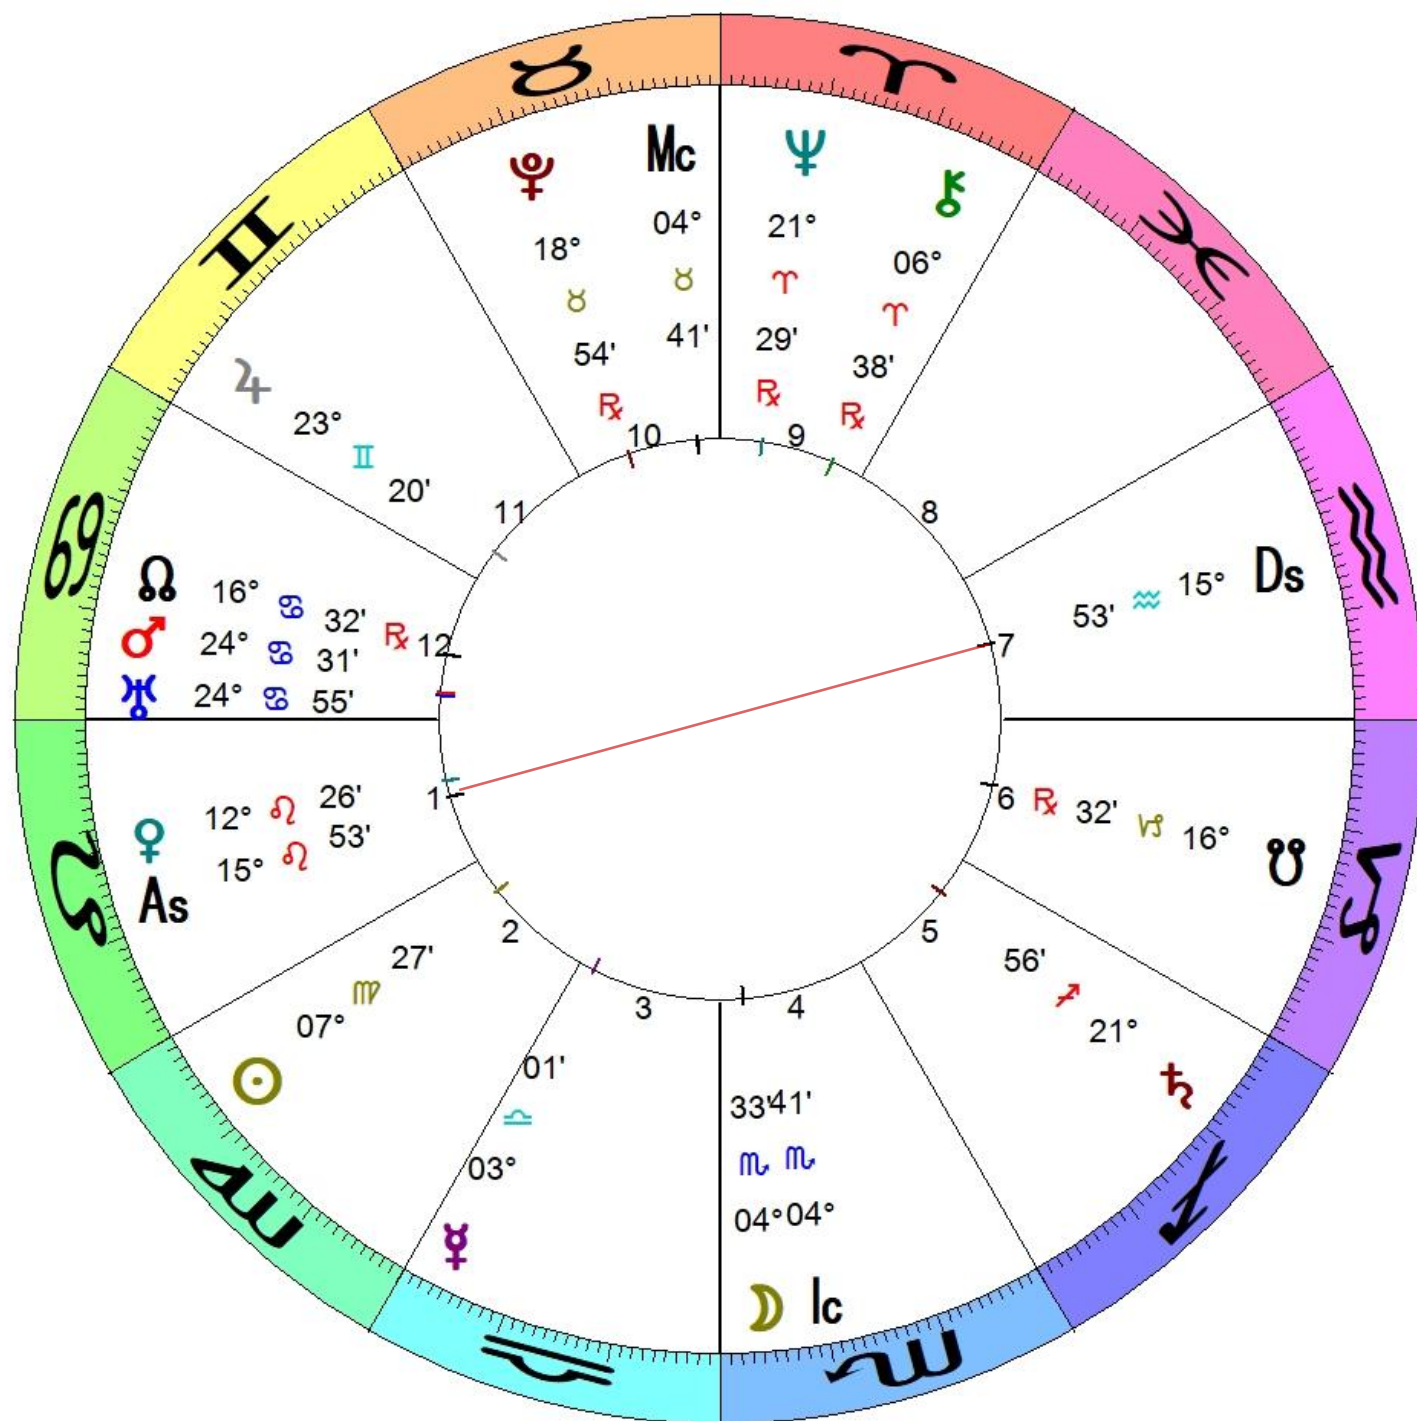

Virgo

Maria Montessori

"We teachers can only help the work going on, as servants wait upon a master."

Maria Montessori

Natal Chart

Aug 31 1870 NS, Wed

3:30 am -0:49:56

Chiaravalle, Italy

43°N36' 013°E19'

Geocentric

Tropical

Whole Signs

Mean Node

Rating: AA

Ava Duvernay
Female Chart
 Aug 24 1972, Thu
 5:22 pm PDT +7:00
 Long Beach, CA
 33°N46'01" 118°W11'18"
Geocentric
Tropical
Placidus
Mean Node
 Rating: AA
 director