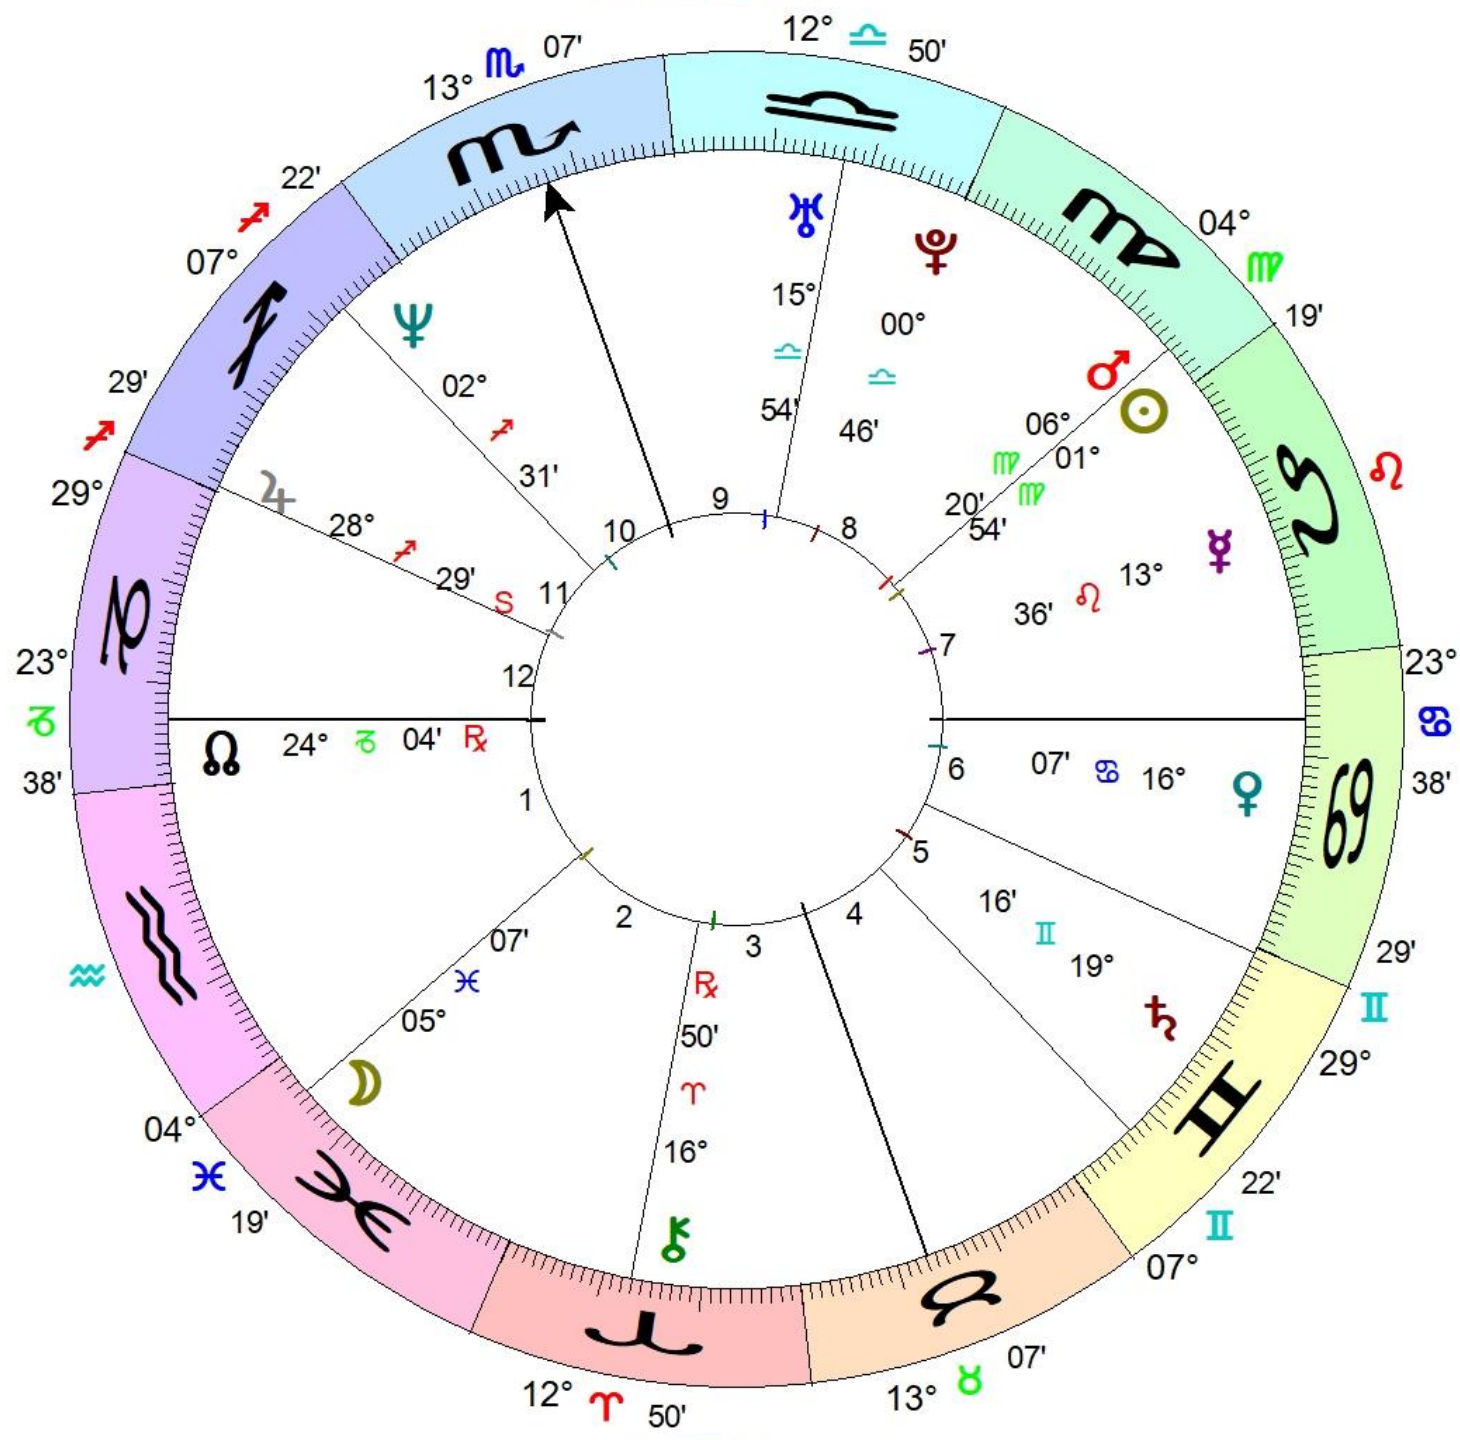

Virgo

Maria Montessori

"We teachers can only help the work going on, as servants wait upon a master."

Maria Montessori

Natal Chart

Aug 31 1870 NS, Wed

3:30 am -0:49:56

Chiaravalle, Italy

43°N36' 013°E19'

Geocentric

Tropical

Whole Signs

Mean Node

Rating: AA

Ava Duvernay
Female Chart
 Aug 24 1972, Thu
 5:22 pm PDT +7:00
 Long Beach, CA
 33°N46'01" 118°W11'18"
Geocentric
Tropical
Placidus
Mean Node
 Rating: AA
 director